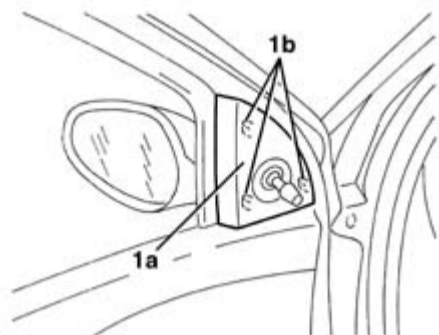

[LANCIA](#) / [YPSILON](#) / [1.3 JTD](#) / [PROCEDURES](#) / [70 FITTINGS](#) / [7005 PASSENGER COMPARTMENT FRONT SIDE DOORS](#)
/ [7005E FRONT SIDE DOOR TRIM](#) / 7005E12 CORNER COVER OF ONE FRONT SIDE DOOR, LH OR RH R R

2429507 - 7005E12 corner cover of one front side door, lh or rh r r

 Removing ([Refitting](#) )

1. Release the trim (1a) releasing the retainers (1b).

 Refitting ([Removing](#) )

Check that the trim and the retainers are not damaged.

Fit the trim attaching the retainers.